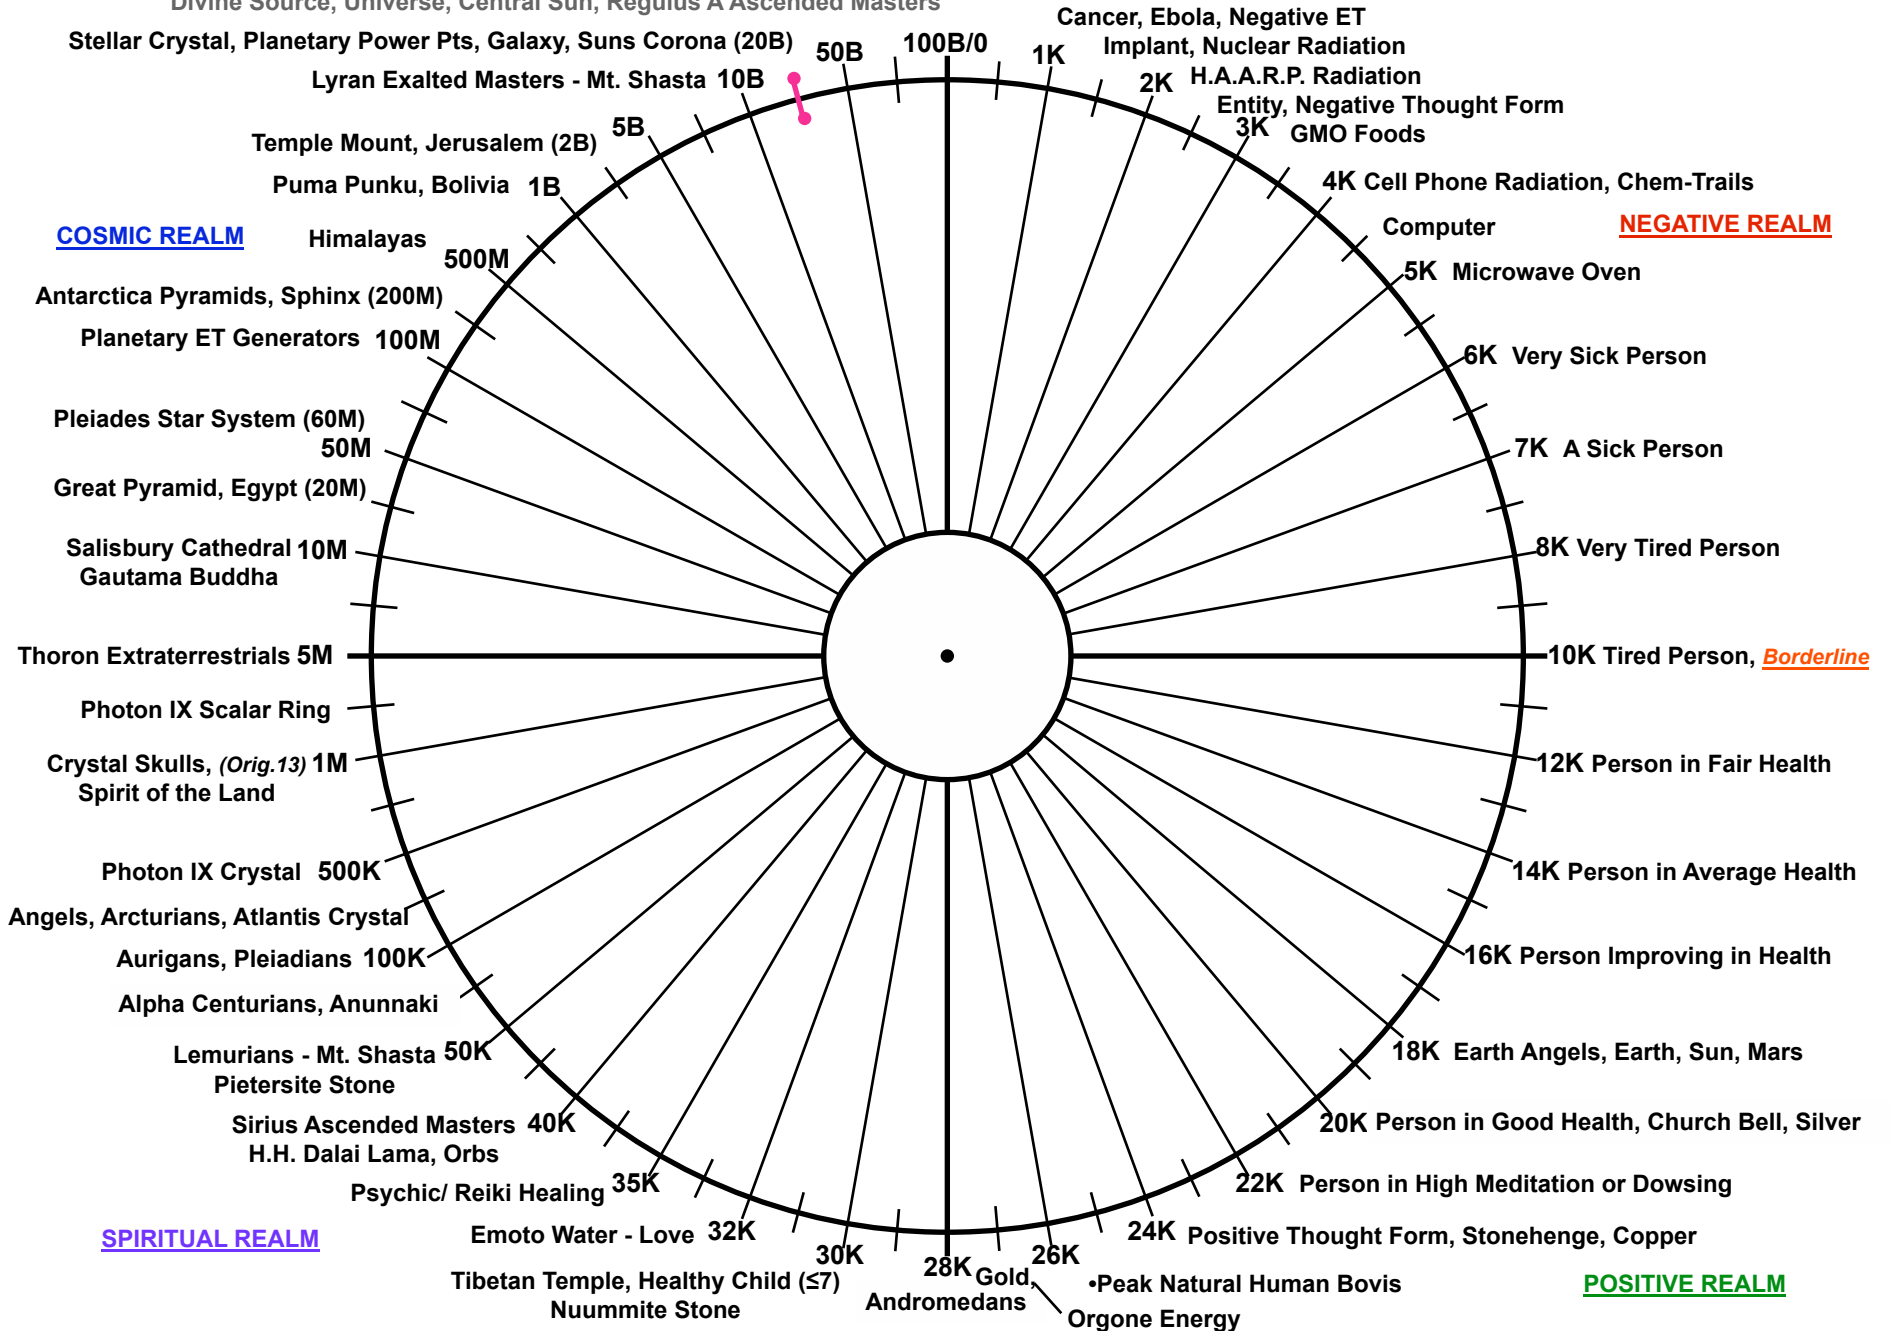

BOVIS LIFE FORCE (CHI) BIOENERGY UNITS DOWSING CHART

Ref. dowsergary@comcast.net

Divine Source, Universe, Central Sun, Regulus A Ascended Masters

Expanded Scale 100 Billion Unit Bovis Life Force Biometer - Los Lunas *Willow Benders* Dowsers
 May be copied for personal or chapter use. www.loslunasdowsers.info Revised 10/07/17, Gary R. Plapp